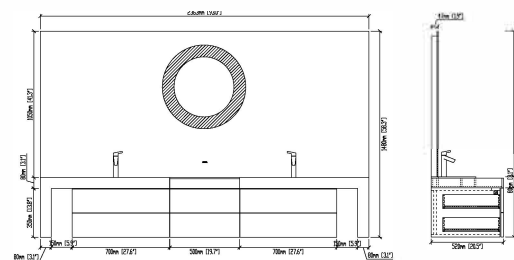

# FRANTZIE BOURDEAU-GRIFFIN

**F-KL810582D**

Designation: Single Basin  
 Front drawers:  
 Plywood Lacquered White  
 Top: White Corian  
 Sink: White Corian  
 Main structure: Plywood  
 Cabinet: 1430x520x430  
 56''x20.5''x17''

**F-KL810580A**

Designation: Sanitary Furniture  
 Front drawers: Plywood-  
 Black walnut lacquered  
 Top: Corian  
 Sink: Corian  
 Main structure: Plywood

**F-KL810582E**

Designation: double basin  
 Front drawers:  
 Plywood Lacquered White  
 Top: White Corian  
 Sink: White Corian  
 Main structure: Plywood  
 Cabinet: 2360X520X430  
 93''x20.5''x17''