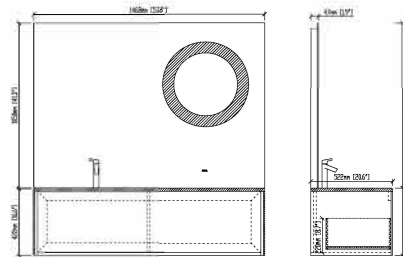

**F-KL810580A**

Designation: Sanitary Furniture  
 Front drawers: Plywood-  
 Black walnut lacquered  
 Top: Corian  
 Sink: Corian  
 Main structure: Plywood

**F-KL810582E**

Designation: double basin  
 Front drawers:  
 Plywood Lacquered White  
 Top: White Corian  
 Sink: White Corian  
 Main structure: Plywood  
 Cabinet: 2360X520X430  
 93''x20.5''x17''

**F-KL810580B**

Designation: Sanitary Furniture  
 Front drawers: Plywood-Ebony  
 lacquered  
 Top: Corian  
 Sink: Corian  
 Main structure: Plywood  
 Cabinet: 1600x520x850  
 63''x20.5''x34''

**F-KL810573C**

Designation: Sanitary Furniture  
 Front drawers: Corian  
 Sink: Nero margiua  
 Main structure: Corian  
 Cabinet: 1468X520X430  
 58''x20.5''x17''

**F-KL810580C**

Designation: Sanitary Furniture  
 Front drawers: Plywood-Black  
 walnut lacquered  
 Top: Corian  
 Sink: Corian  
 Main structure: Plywood  
 Cabinet: 2000x520x850  
 79''x20.5''x34''