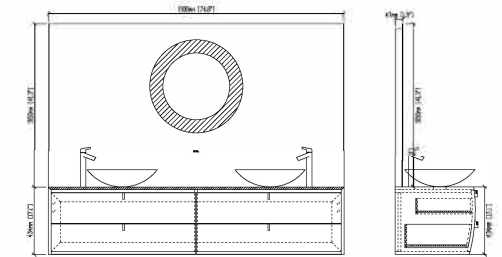

F-KL810576D

Designation: Sanitary Furniture
Front drawers: Plywood–Ebony Lacquered
Top: White Corian
Sink: White Corian
Main structure: Plywood