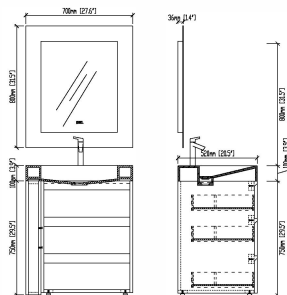

**F-KL810581L/R**

Designation: Sanitary Furniture  
 Front drawers: Plywood–Ebony lacquered  
 Top: Corian  
 Sink: Corian  
 Main structure: Plywood  
 Cabinet: 700x520x850  
 28''x20.5''x34''

**F-KL810579L/R**

Designation: Sanitary Furniture  
 Front drawers: Plywood–Black  
 walnut lacquered  
 Top: Corian  
 Sink: Corian  
 Main structure: Plywood  
 Cabinet: 700x520x850  
 28''x20.5''x34''

**F-KL810586**

Designation: Pedestal  
 Main structure: Corian+  
 Black Marquina  
 Size: 550x450x850mm  
 22"x18"x34"