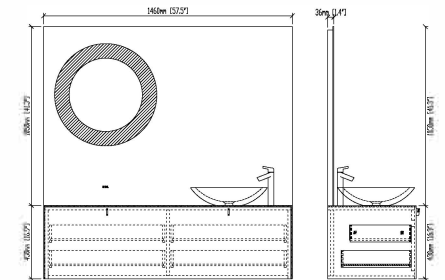

F-KL810575D

Designation: Sanitary furniture
Front drawers: Plywood-Black walnut lacquered
Top: Corian
Sink: Corian
Main structure: Plywood
Cabinet: 1455 x 520 x 428
57.5''x20.5''x17''