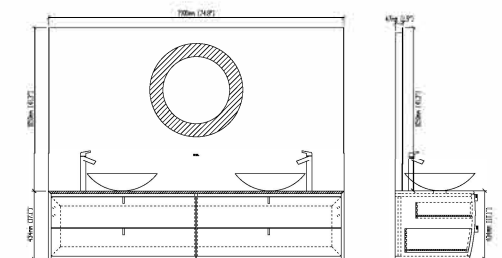

F-KL810576D

Designation: Sanitary Furniture
Front drawers: Plywood–Black Walnut Lacquered
Top: White Corian
Sink: White Corian
Main structure: Plywood
Cabinet: 1900x512x434
75''x20''x17''