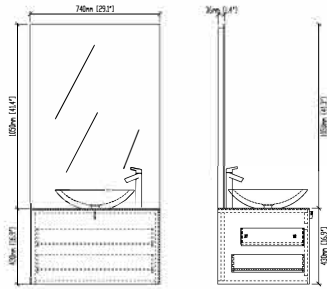

Designation: Sanitary Furniture  
 Front drawers: Corian  
 Sink: Nero margiua  
 Main structure: Corian  
 Cabinet: 1468X520X430  
 58''x20.5''x17''

**F-KL810580C**

Designation: Sanitary Furniture  
 Front drawers: Plywood-Black  
 walnut lacquered  
 Top: Corian  
 Sink: Corian  
 Main structure: Plywood  
 Cabinet: 2000x520x850  
 79''x20.5''x34''

**F-KL810573D**

Designation: Sanitary Furniture  
 Front drawers: Corian  
 Sink: Nero margiua  
 Main structure: Corian  
 Cabinet: 745 x 520 x 430  
 29''x20.5''x17''

**F-KL810580C**

Designation: Sanitary Furniture  
 Front drawers: Plywood-Ebony  
 lacquered  
 Top: Corian  
 Sink: Corian  
 Main structure: Plywood  
 Cabinet: 2000x520x850  
 79''x20.5''x34''

**F-KL810575A**

Designation: Sanitary furniture  
 Front drawers: Plywood-Ebony lacquered  
 Top: Corian  
 Sink: Corian  
 Main structure: Plywood  
 Cabinet: 740x520x430  
 29''x20.5''x17''

**F-KL810575D**