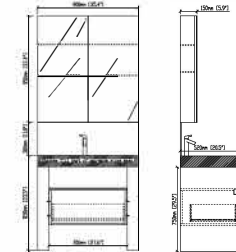

F-KL810580A

Designation: Sanitary Furniture
Front drawers: Plywood-
Black walnut lacquered
Top: Corian
Sink: Corian
Main structure: Plywood