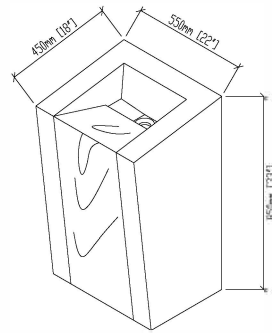

Designation: Sanitary Furniture  
 Front drawers: Plywood–Black  
 walnut lacquered  
 Top: Corian  
 Sink: Corian  
 Main structure: Plywood  
 Cabinet: 700x520x850  
 28''x20.5''x34''

**F-KL810586**

Designation: Pedestal  
 Main structure: Corian+  
 Black Marquina  
 Size: 550x450x850mm  
 22"x18"x34"