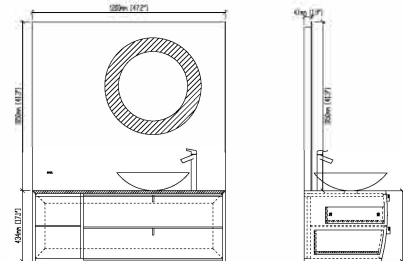

Designation: Sanitary furniture  
 Front drawers: Plywood-Black walnut lacquered  
 Top: Corian  
 Sink: Corian  
 Main structure: Plywood  
 Cabinet: 912 x 520 x 428  
 36''x20.5''x17''

**F-KL810576A**

Designation: Sanitary Furniture  
 Front drawers: Plywood-Black walnut lacquered  
 Top: Corian  
 Sink: Corian  
 Main structure: Plywood  
 Cabinet: 950x512x434  
 37.4''x20''x17''

**F-KL810576B**

Designation: Sanitary Furniture  
 Front drawers: Plywood–Ebony lacquered  
 Top: Corian  
 Sink: Corian  
 Main structure: Plywood  
 Cabinet: 1200x512x434  
 48''x20''x17''

**F-KL810576D**

Designation: Sanitary Furniture  
 Front drawers: Plywood–Ebony Lacquered  
 Top: White Corian  
 Sink: White Corian  
 Main structure: Plywood

**F-KL810576B**

Designation: Sanitary Furniture  
 Front drawers: Plywood–Black walnut lacquered  
 Top: Corian  
 Sink: Corian  
 Main structure: Plywood  
 Cabinet: 1200x512x434  
 48''x20''x17''