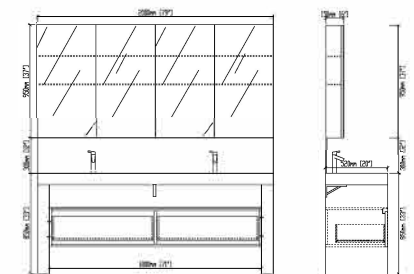

F-KL810580C

Designation: Sanitary Furniture
Front drawers: Plywood-Ebony
lacquered
Top: Corian
Sink: Corian
Main structure: Plywood
Cabinet: 2000x520x850
79''x20.5''x34''