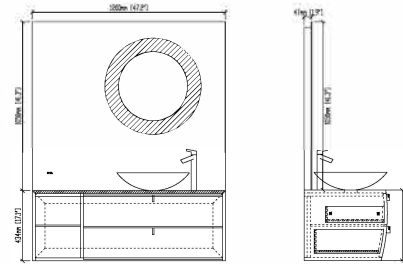

Designation: Sanitary furniture  
 Front drawers: Plywood-Black walnut lacquered  
 Top: Corian  
 Sink: Corian  
 Main structure: Plywood  
 Cabinet: 1455 x 520 x 428  
 57.5''x20.5''x17''

**F-KL810575B**

Designation: Sanitary furniture  
 Front drawers: Plywood-Black walnut lacquered  
 Top: Corian  
 Sink: Corian  
 Main structure: Plywood  
 Cabinet: 912 x 520 x 428  
 36''x20.5''x17''

**F-KL810576A**

Designation: Sanitary Furniture  
 Front drawers: Plywood-Black walnut lacquered  
 Top: Corian  
 Sink: Corian  
 Main structure: Plywood  
 Cabinet: 950x512x434  
 37.4''x20''x17''

**F-KL810576B**

Designation: Sanitary Furniture  
 Front drawers: Plywood–Ebony lacquered  
 Top: Corian  
 Sink: Corian  
 Main structure: Plywood  
 Cabinet: 1200x512x434  
 48''x20''x17''