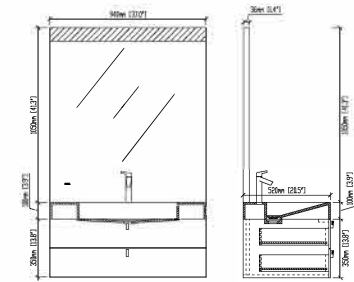

F-KL810588

Designation: Sanitary Furniture
Front drawers: Plywood–Ebony lacquered
Main structure: Plywood
Cabinet: 940x520x430
37"x20.5"x17"