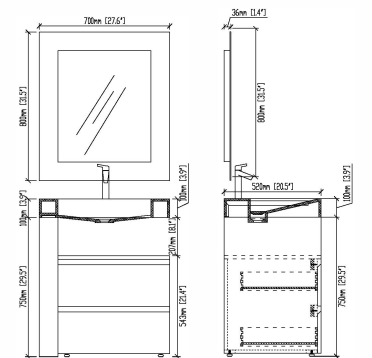

F-KL810579L/R

Designation: Sanitary Furniture
Front drawers: Plywood–Ebony /
Black walnut lacquered
Top: Corian
Sink: Corian
Main structure: Plywood
Cabinet: 700x520x850
28''x20.5''x34''