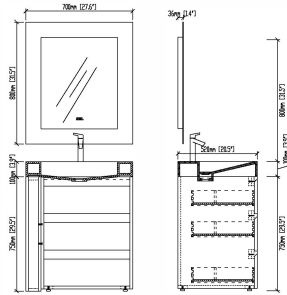

F-KL810581L/R

Designation: Sanitary Furniture
Front drawers: Plywood–Ebony lacquered
Top: Corian
Sink: Corian
Main structure: Plywood
Cabinet: 700x520x850
28''x20.5''x34''