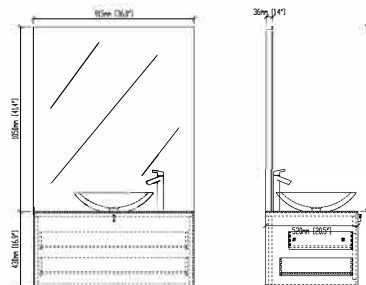

F-KL810575B

Designation: Sanitary furniture
Front drawers: Plywood-Black walnut lacquered
Top: Corian
Sink: Corian
Main structure: Plywood
Cabinet: 912 x 520 x 428
36''x20.5''x17''