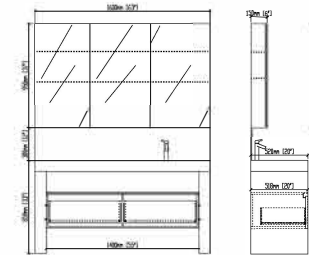

F-KL810580B

Designation: Sanitary Furniture
Front drawers: Plywood-Ebony
lacquered
Top: Corian
Sink: Corian
Main structure: Plywood
Cabinet: 1600x520x850
63''x20.5''x34''