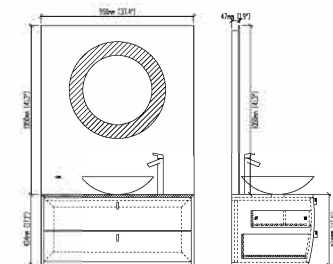

F-KL810576A

Designation: Sanitary Furniture
Front drawers: Plywood-Black walnut lacquered
Top: Corian
Sink: Corian
Main structure: Plywood
Cabinet: 950x512x434
37.4''x20''x17''