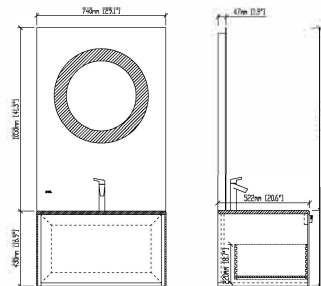

**F-KL810580B**

Designation: Sanitary Furniture  
 Front drawers: Plywood-Ebony  
 lacquered  
 Top: Corian  
 Sink: Corian  
 Main structure: Plywood  
 Cabinet: 1600x520x850  
 63''x20.5''x34''

**F-KL810573C**

Designation: Sanitary Furniture  
 Front drawers: Corian  
 Sink: Nero margiua  
 Main structure: Corian  
 Cabinet: 1468X520X430  
 58''x20.5''x17''

**F-KL810580C**

Designation: Sanitary Furniture  
 Front drawers: Plywood-Black  
 walnut lacquered  
 Top: Corian  
 Sink: Corian  
 Main structure: Plywood  
 Cabinet: 2000x520x850  
 79''x20.5''x34''

**F-KL810573D**

Designation: Sanitary Furniture  
 Front drawers: Corian  
 Sink: Nero margiua  
 Main structure: Corian  
 Cabinet: 745 x 520 x 430  
 29''x20.5''x17''

**F-KL810580C**

Designation: Sanitary Furniture  
 Front drawers: Plywood-Ebony  
 lacquered  
 Top: Corian  
 Sink: Corian  
 Main structure: Plywood  
 Cabinet: 2000x520x850  
 79''x20.5''x34''