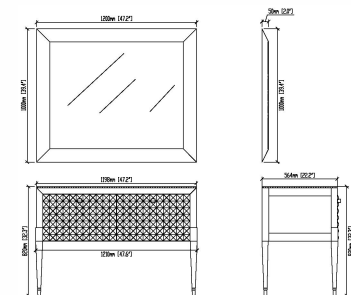

F-KL810578B

Designation: Sanitary Furniture
Front drawers: Plywood+MDF
Top: Phoenix stone
Sink: Undermount ceramic basin
Main structure: Oak
Color: Glossy Black
Cabinet: 1218x574x838
48''x23''x33''