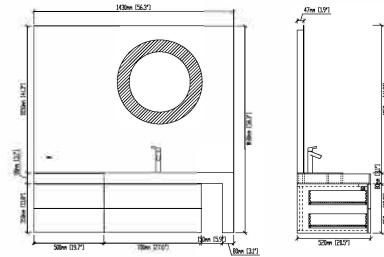

# FRANTZIE BOURDEAU-GRIFFIN

**F-KL810582D**

Designation: Single Basin  
 Front drawers:  
 Plywood Lacquered White  
 Top: White Corian  
 Sink: White Corian  
 Main structure: Plywood  
 Cabinet: 1430x520x430  
 56''x20.5''x17''