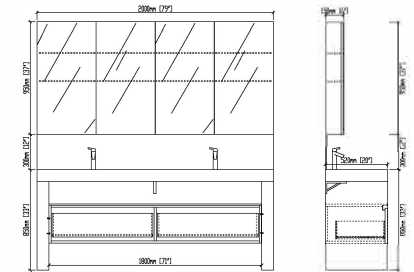

**F-KL810580B**

Designation: Sanitary Furniture  
 Front drawers: Plywood-Ebony  
 lacquered  
 Top: Corian  
 Sink: Corian  
 Main structure: Plywood  
 Cabinet: 1600x520x850  
 63''x20.5''x34''

**F-KL810573C**

Designation: Sanitary Furniture  
 Front drawers: Corian  
 Sink: Nero margiua  
 Main structure: Corian  
 Cabinet: 1468X520X430  
 58''x20.5''x17''

**F-KL810580C**

Designation: Sanitary Furniture  
 Front drawers: Plywood-Black  
 walnut lacquered  
 Top: Corian  
 Sink: Corian  
 Main structure: Plywood  
 Cabinet: 2000x520x850  
 79''x20.5''x34''