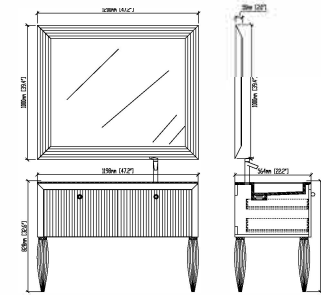

**F-KL810576D**

Designation: Sanitary Furniture  
 Front drawers: Plywood–Black Walnut Lacquered  
 Top: White Corian  
 Sink: White Corian  
 Main structure: Plywood  
 Cabinet: 1900x512x434  
 75''x20''x17''

**F-KL290006**

Designation: Bathtub  
 Storage box: Black walnut  
 Main structure: Corian  
 Bathtub: 2200x1000x550  
 87''x39''x22''

**F-KL810577D**

Designation: Sanitary Furniture  
 Front drawers: Plywood+MDF  
 Top: Volakas  
 Sink: Volakas  
 Main structure: Oak  
 Color: Glossy Black  
 Cabinet: 1200x574x838  
 48''x23''x33''