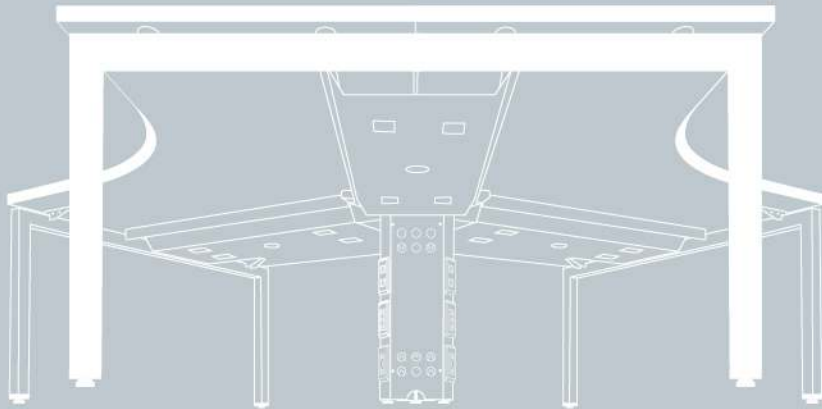

Steady Harmony of Modern Technology

Minimalist / Stylish Meeting

The modernized design allows a hint of surprise in the usually dull meeting conference.

BOURDEAU

GAMMA

02 >

Perfect design always comes from the lives