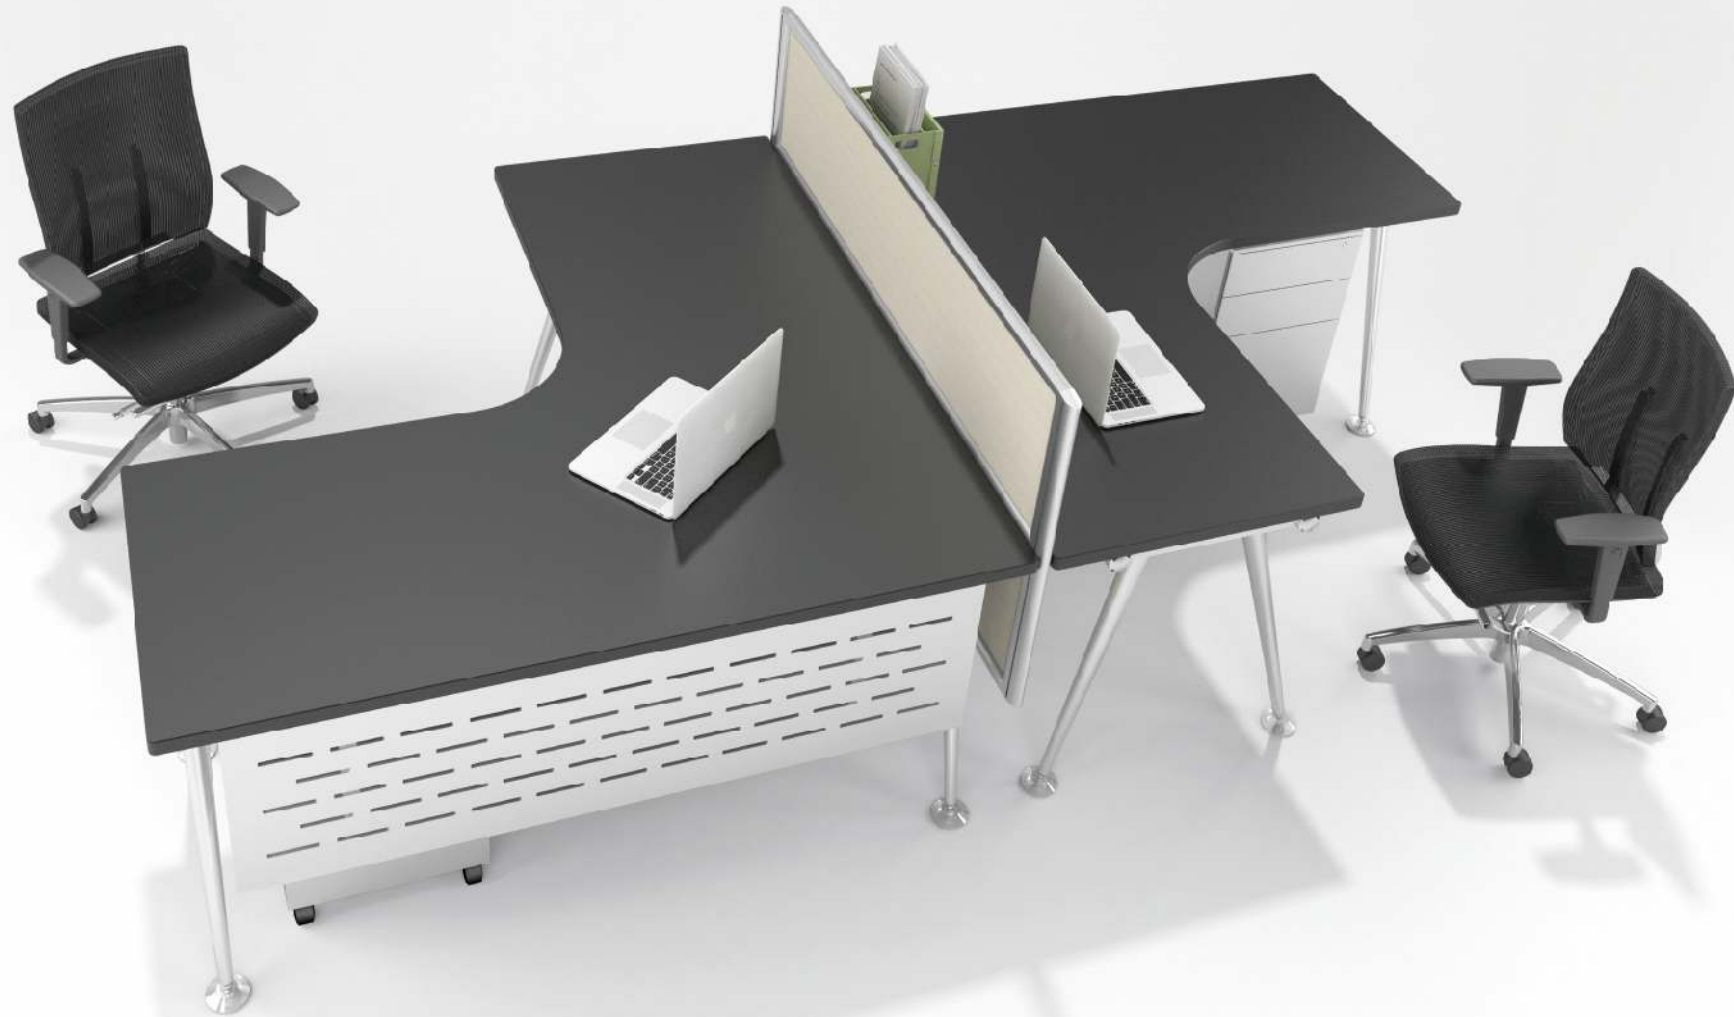

Efficient & Creation

The perfect combination of cabinet and desk will integrate creativity into work.

Simple & Multifunctional

Simple shapes and different combinations create a space allocation with vitality and personality.

Bright, simple and clean personalized technology.
Complexity is simply a new era of workstation.

Small Space // Foresight

Unique glass panel, with a simple desktop and desk cabinet.
Create a comfortable and bright working environment.

Personalized / Simple / Bright Workstation

Use of space and color balance.
To create a lively working environment.

Duet of Technology & Wisdom

Unique triangular shape of the flow line and lift legs.
To create a bright and comfortable working environment
for a small space.

A desk with fresh color and streamlined shape create a meticulous atmosphere of the space.

Contemporary // Modern

Vertical and horizontal shape, modern design and lively color.
Showing a clean, easy and fun style while working.