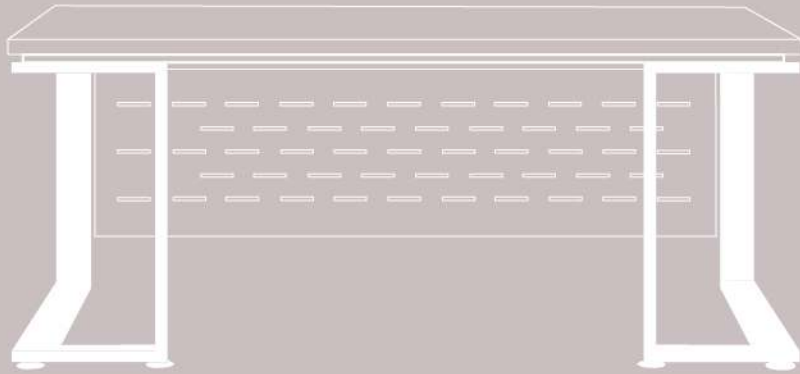

Beauty and Storage both Workstation

03 >

Perfect design always comes from the lives

The more simple form, the easier it highlights the generosity of the goods
Inadvertently with the design, creating a geometry of visual beauty,
The OTTO style deserves a careful look