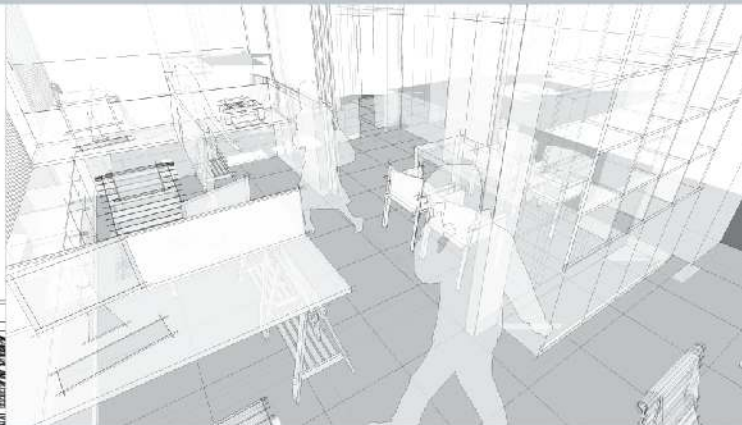

BOURDEAU

GAMMA

02 >

Perfect design always comes from the lives

Simple straight lines to create the texture of a new era of science and technology,
A style without too much pretense, and a simple amplifier Always walk in the front
of the new era.